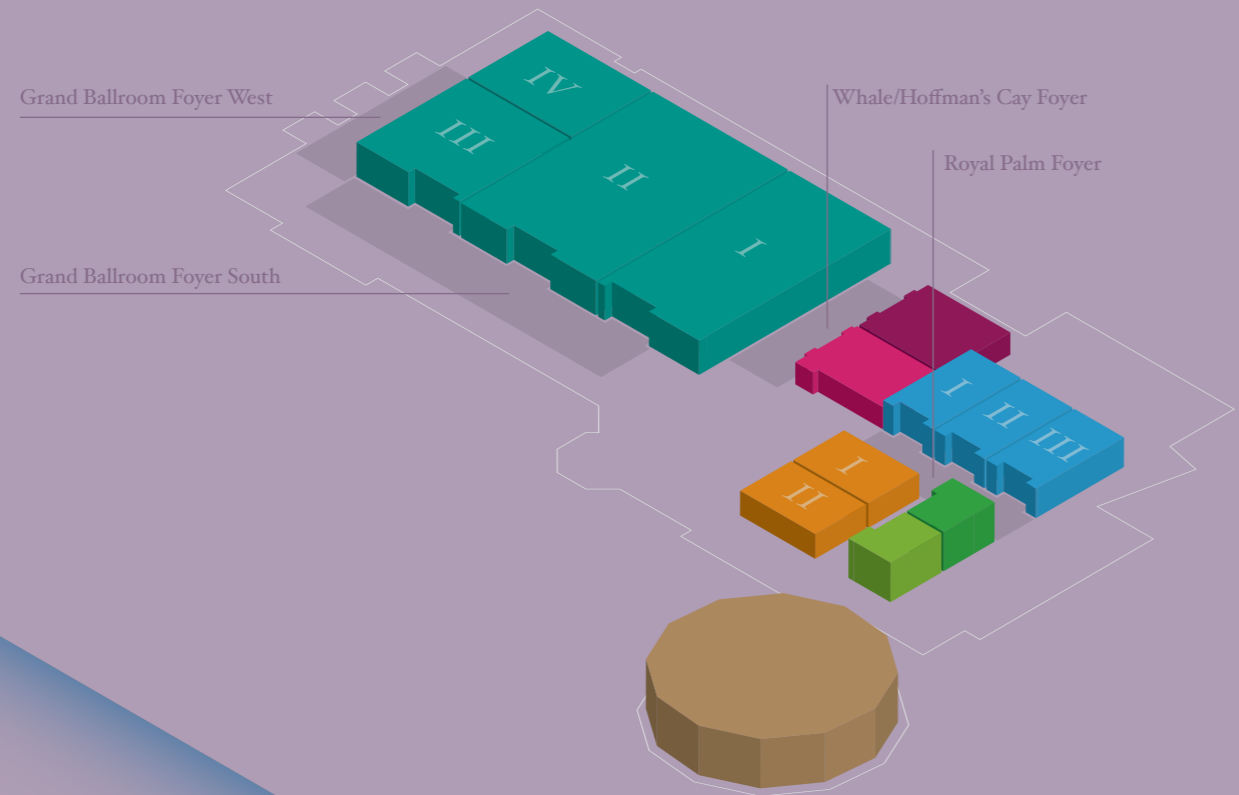

Located in the Manor House, our Business Center can help with supplies and services for your event, including printing, name tags, binders and more.

GRANDLUCAYAN.COM

# CONFERENCE CENTER

Room	Dimensions	Square Feet	Ceiling Height	Dining	Theatre	School	Reception
Grand Ballroom	165' x 90'	14,850	14'	1,000	1,350	740	1,485
Salon I	49' x 90'	4,410	14'	280	400	220	440
Salon II	64' x 90'	5,760	14'	380	520	285	575
Salon III	50' x 50'	2,500	14'	130	225	125	250
Salon IV	50' x 40'	2,000	14'	120	180	100	200
Foyer South	21' x 141'	2,961	12'				600
Foyer West	13' x 63'	819	8'				50
Hoffman's Cay	30' x 39'	1,170	9'	80	128	50	90
Whale Cay	26' x 39'	1,014	9'	60	90	30	60
Whale/Hoffman's Cay Foyer	12' x 62'	744	9'				20
Royal Palm Room	74' x 41'	3,034	12'	240	275	150	300
Royal Palm I	24' x 41'	984	12'	80	85	50	95
Royal Palm II	24' x 41'	984	12'	80	85	50	95
Royal Palm III	25' x 41'	1,025	12'	80	90	50	100
Royal Palm Foyer	16' x 80'	1,280	11'				125
Bond's Cay	35' x 50'	1,750	10'	140	160	80	175
Bond's Cay I	35' x 25'	875	10'	70	80	40	85
Bond's Cay II	35' x 25'	875	10'	70	80	40	85
Bond's Cay Foyer	14' x 49'	686	12'				65
Samana Cay	26' x 16'	416	16'	20	40	8	20
Pavilion	66' x 65'	4,290	20'	200	390	215	425